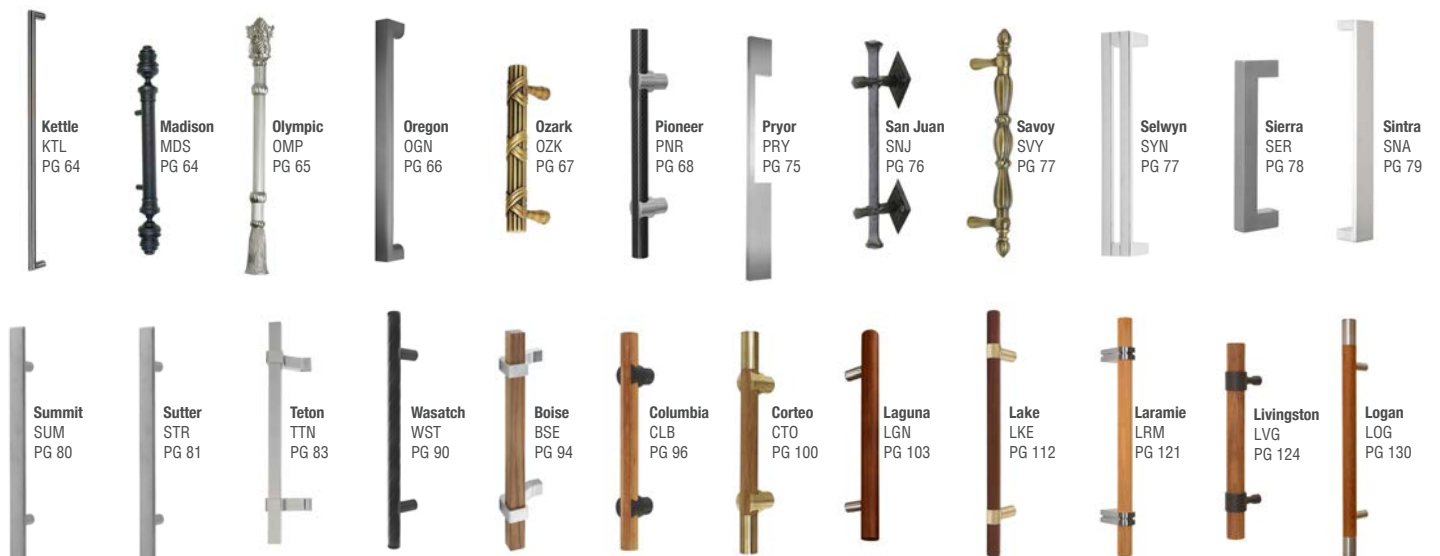

Delong
DLG
PG 45

Driftless
DFT
PG 55

Elk
ELK
PG 58

Garnet
GNT
PG 61

Guadalupe
GDP
PG 63

TABLE OF CONTENTS

- How to Use this Pricing Guide 4
- Pricing & Ordering Examples 4
- Specifying Your Product ID 4
- Application Series & Diameters 4
- Materials & Finishes 5
- Acrylic Collections 6
- Metal Collections 28
- Wood Collections 93
- Installation & Mounting Guides 136

HOW TO USE THIS PRICING GUIDE

All pricing is for single units, not pairs. All pulls may be Surface (S), Thru-Bolted (TB) or Back to Back (BTB) mounted on Wood (W), Metal (M), Composite (C) or Glass (G) doors. We require that the mounting along with the door type and thickness be included in your order. Refer to the Mounting Guide detail page for additional information on the mounting options available.

Back to Back Mounting charge per set is \$65. Thru-Bolt Mounting with Screw Cover charge per set is \$25

To place your order, please email all purchase orders to Orders@FirstImpressionsINT.com

SPECIFYING YOUR PRODUCT ID