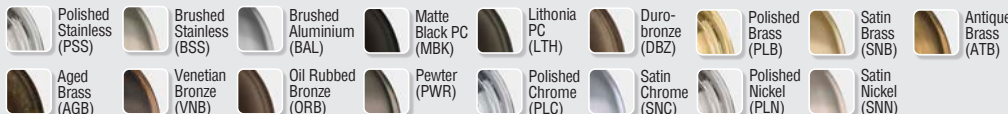

OLD ID (N/A)	NEW Product ID	Mount Finish	18" (018)	24" (024)	36" (036)	48" (048)	60" (060)
	SKY150xxxICHSBRATB	Antique Brass (ATB)	\$1,500	\$1,930	\$2,100	\$2,405	\$2,820
	SKY150xxxICHSBRPLB	Polished Brass (PLB)	\$1,400	\$1,795	\$1,965	\$2,270	\$2,685
	SKY150xxxICHSBRSNB	Satin Brass (SNB)	\$1,400	\$1,795	\$1,965	\$2,270	\$2,685
	SKY150xxxICHSBRAGB	Aged Brass (AGB)	\$1,400	\$1,930	\$2,100	\$2,405	\$2,820
	SKY150xxxICHSBRORB	Oil Rubbed Bronze (ORB)	\$1,550	\$1,930	\$2,100	\$2,405	\$2,820
	SKY150xxxICHSBRPLC	Polished Chrome (PLC)	\$1,525	\$1,885	\$2,055	\$2,360	\$2,775
	SKY150xxxICHSBRPLN	Polished Nickel (PLN)	\$1,525	\$1,885	\$2,055	\$2,360	\$2,775
	SKY150xxxICHSBRSNN	Satin Nickel (SNN)	\$1,525	\$1,885	\$2,055	\$2,360	\$2,775
	SKY150xxxICHSBRDBZ	Durobronze PC (DBZ)	\$1,350	\$1,840	\$2,010	\$2,315	\$2,775
	SKY150xxxICHSBRMBK	Matte Black PC (MBK)	\$1,350	\$1,840	\$2,010	\$2,315	\$2,775
	SKY150xxxICHSBRLTH	Lithonia PC (LTH)	\$1,350	\$1,870	\$2,040	\$2,345	\$2,755

APPLICATION: HEAVY (150 SERIES)

GRIP: INSIDE CHISELED (ICH)

MOUNT: STRAIGHT (S)

MOUNT MATERIAL: BRASS (BR)

METAL FINISHES

View all on pg. 5

COMMON GRIP FEATURES

View all on pg. 5