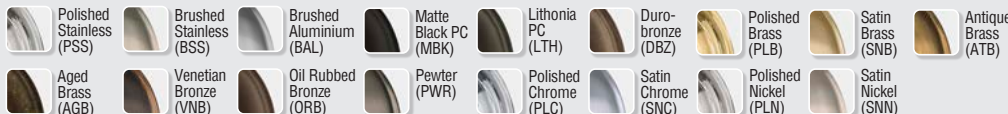

OLD ID (Atlantic 2)	NEW Product ID	Mount Finish	9" (009)	12" (012)	18" (018)	24" (024)
ATL02xxxACATB	ATL100xxxSWVSBRTB	Antique Brass (ATB)	\$2,300	\$3,300	\$4,300	\$5,300
ATL02xxxACPLB	ATL100xxxSWVSBRLB	Polished Brass (PLB)	\$2,300	\$3,300	\$4,300	\$5,300
ATL02xxxACSNB	ATL100xxxSWVSBRSNB	Satin Brass (SNB)	\$2,300	\$3,300	\$4,300	\$5,300
ATL02xxxACORB	ATL100xxxSWVSBRORB	Oil Rubbed Bronze (ORB)	\$2,100	\$3,100	\$4,100	\$5,100
ATL02xxxACPLN	ATL100xxxSWVSBRLN	Polished Nickel (PLN)	\$2,100	\$3,100	\$4,100	\$5,100
ATL02xxxACPLC	ATL100xxxSWVSBRLC	Polished Chrome (PLC)	\$2,100	\$3,100	\$4,100	\$5,100
ATL02xxxACSNN	ATL100xxxSWVSBRSNN	Satin Nickel (SNN)	\$2,100	\$3,100	\$4,100	\$5,100
ATL02xxxACDBZ	ATL100xxxSWVSBRDBZ	Durobronze PC (DBZ)	\$2,100	\$3,100	\$4,100	\$5,100
ATL02xxxACMBK	ATL100xxxSWVSBRMBK	Matte Black PC (MBK)	\$2,100	\$3,100	\$4,100	\$5,100
ATL02xxxACLTH	ATL100xxxSWVSBRLTH	Lithonia PC (LTH)	\$2,100	\$3,100	\$4,100	\$5,100
ATL02xxxACAGB	ATL100xxxSWVSBRLGLD	Gold Plated (GLD)	\$4,300	\$5,300	\$6,500	\$8,500

APPLICATION: MEDIUM (100 SERIES)

GRIP: SWAROVSKI (SWV)

MOUNT: STRAIGHT (S)

MOUNT MATERIAL: BRASS (BR)

METAL FINISHES

View all on pg. 5

COMMON GRIP FEATURES

View all on pg. 5