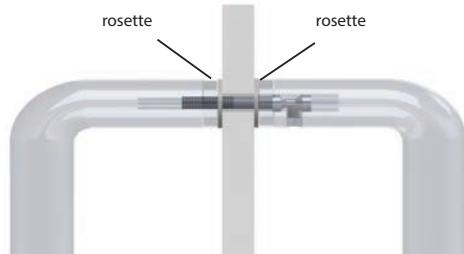

Back to back mounting on Glass require rosettes for proper mounting and has an upcharge of \$65.00 per set

The following models will be supplied with their coordinating decorative rosettes

- Castle 1-4
- Delaware 1-8
- Garnet 1-4
- Guadalupe 1-3
- Olympic 1-2
- Ozark 1