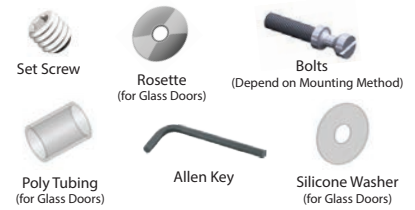

HARDWARE PROVIDED