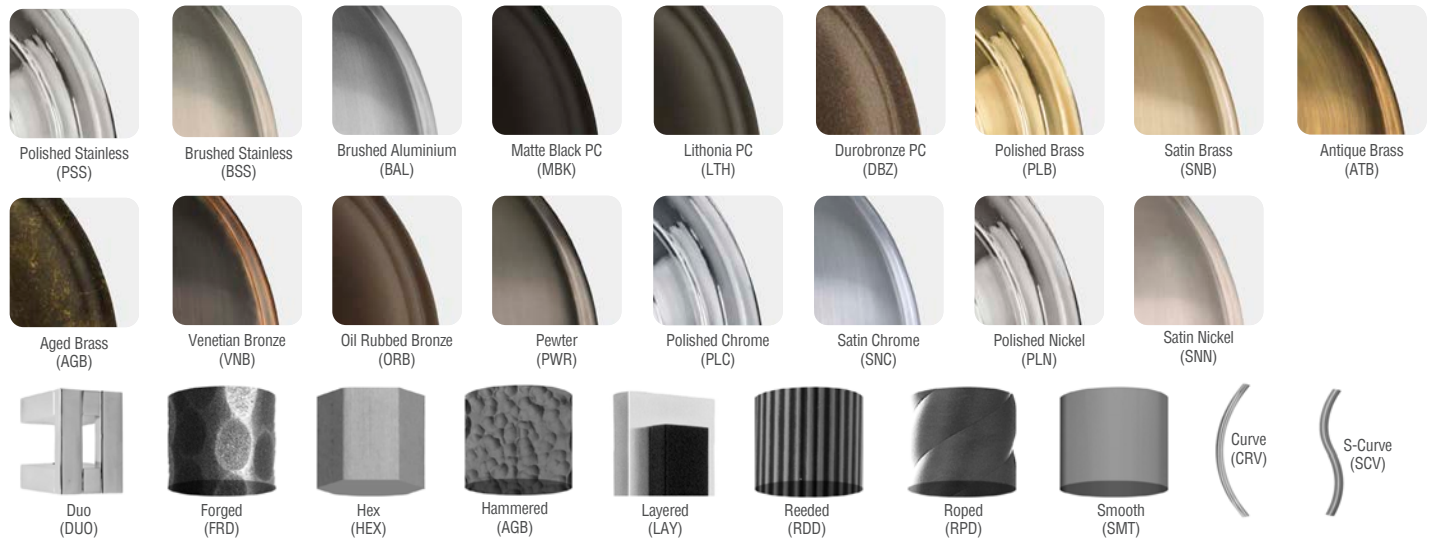

METAL FINISHES & COMMON FEATURES