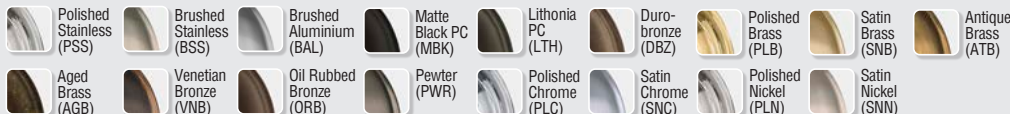

APPLICATION: MEDIUM (100 SERIES)

MOUNT: STRAIGHT (S)

MOUNT MATERIAL: BRASS (BR)

SIERRA 100 - Door Pull - 1" Solid Square Mitered Grip In Aluminum

OLD ID (Sierra 1)	NEW Product ID	Mount Finish	12" (012)	24" (024)	36" (036)
SER01xxxBAL	SER100xxxSALBAL	Brushed Aluminum (BAL)	$345	$505	$665
SER01xxxDBZ	SER100xxxSALDBZ	Durobronze PC (DBZ)	$365	$575	$780
SER01xxxMBK	SER100xxxSALMBK	Matte Black PC (MBK)	$365	$575	$780
SER01xxxLTH	SER100xxxSALLTH	Lithonia PC (LTH)	$430	$595	$780

APPLICATION: MEDIUM (100 SERIES)

MOUNT: STRAIGHT (S)

MOUNT MATERIAL: ALUMINUM (AL)

METAL FINISHES

View all on pg. 5

COMMON GRIP FEATURES

View all on pg. 5