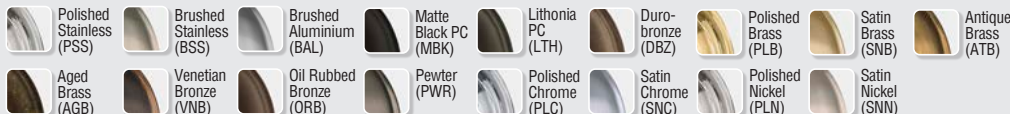

OLD ID (Boulder 4)	NEW Product ID	Mount Finish	18" (018)	24" (024)	36" (036)	48" (048)	60" (060)	72" (072)	84" (084)	96" (096)	108" (108)
BLD04xxxBAL	BLD125xxxHMRSALBALRS	Brushed Aluminum (BAL)	\$850	\$895	\$950	\$1,075	\$1,250	\$1,495	\$1,685	\$2,375	\$3,500
BLD04xxxDBZ	BLD125xxxHMRSALDBZRS	Durobronze PC (DBZ)	\$950	\$995	\$1,065	\$1,185	\$1,475	\$1,750	\$1,950	\$2,750	\$4,090
BLD04xxxMBK	BLD125xxxHMRSALMBKRS	Matte Black PC (MBK)	\$950	\$995	\$1,065	\$1,185	\$1,475	\$1,750	\$1,950	\$2,750	\$4,090
BLD04xxxLTH	BLD125xxxHMRSALLTHRS	Lithonia PC (LTH)	\$1,040	\$1,095	\$1,215	\$1,335	\$1,550	\$1,885	\$2,095	\$2,750	\$4,090
BLD04xxxPLC	BLD125xxxHMRSALPLCRS	Polished Chrome (PLC)	\$1,475	\$1,690	\$2,150	\$2,595	\$3,095	\$3,675	\$4,275	\$5,475	
BLD04xxxPLN	BLD125xxxHMRSALPLNRS	Polished Nickel (PLN)	\$1,475	\$1,690	\$2,150	\$2,595	\$3,095	\$3,675	\$4,275	\$5,475	
BLD04xxxSNN	BLD125xxxHMRSALSNNRS	Satin Nickel (SNN)	\$1,475	\$1,690	\$2,150	\$2,595	\$3,095	\$3,675	\$4,275	\$5,475	

APPLICATION: HEAVY (125 SERIES)

GRIP: HAMMERED (HMR)

MOUNT: STRAIGHT (S)

MOUNT MATERIAL: ALUMINUM (AL)

OTHER: ROSETTE SQUARE (RS)

METAL FINISHES

View all on pg. 5

COMMON GRIP FEATURES

View all on pg. 5

BRK BROOKS

BROOKS 1 - Door Pull - 3/8" Solid Full Circle Grip With 5 1/2" Face With **Reeded, Hammered** Center, 1/4" Smooth Border And Fixed Smooth **Straight** Round Mount In **Brass**.