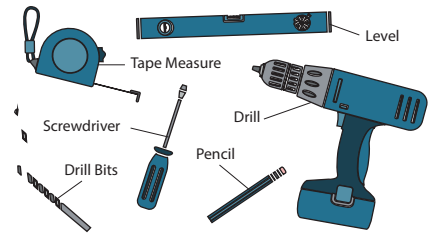

SUGGESTED TOOLS (NOT PROVIDED)