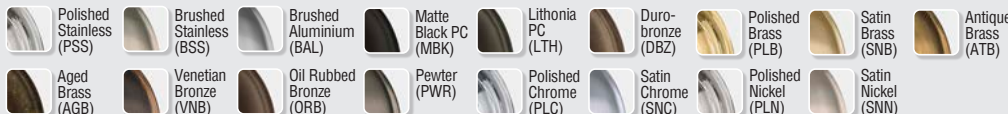

APPLICATION: HEAVY

GRIP: ROPED (RPD)

MOUNT: STRAIGHT (S)

MOUNT MATERIAL: BRASS (BR)

MADISON 2 - Door Pull - 1-1/2" Tubular Round Reeded Grip With Fancy Cone Finials And Wrap Around Classic Mounts In Brass

OLD ID (Madison 2)	NEW Product ID	Mount Finish	24" (024)	30" (030)	48" (048)	60" (060)
MDS02xxxATB	MDS2xxxRDDSBRATB	Antique Brass (ATB)	$2,995	$3,595	$4,495	$5,795
MDS02xxxPLB	MDS2xxxRDDSBRPLB	Polished Brass (PLB)	$2,995	$3,595	$4,495	$5,795
MDS02xxxSNB	MDS2xxxRDDSBRSNB	Satin Brass (SNB)	$2,995	$3,595	$4,495	$5,795
MDS02xxxAGB	MDS2xxxRDDSBRAGB	Aged Brass (AGB)	$2,995	$3,595	$4,495	$5,795
MDS02xxxORB	MDS2xxxRDDSBRORB	Oil Rubbed Bronze (ORB)	$2,995	$3,595	$4,495	$5,795
MDS02xxxPLN	MDS2xxxRDDSBRPLN	Polished Nickel (PLN)	$3,595	$3,895	$4,895	$6,400
MDS02xxxPLC	MDS2xxxRDDSBRPLC	Polished Chrome (PLC)	$3,595	$3,895	$4,895	$6,400
MDS02xxxSNN	MDS2xxxRDDSBRSNB	Satin Nickel (SNN)	$3,595	$3,895	$4,895	$6,400
MDS02xxxDBZ	MDS2xxxRDDSBRDBZ	Durobronze PC (DBZ)	$2,795	$3,295	$4,195	$5,295
MDS02xxxMBK	MDS2xxxRDDSBRMBK	Matte Black PC (MBK)	$2,795	$3,295	$4,195	$5,295
MDS02xxxLTH	MDS2xxxRDDSBRLLTH	Lithonia PC (LTH)	$2,795	$3,295	$4,195	$5,295

APPLICATION: HEAVY

GRIP: REEDED (RDD)

MOUNT: STRAIGHT (S)

MOUNT MATERIAL: BRASS (BR)

METAL FINISHES

View all on pg. 5

COMMON GRIP FEATURES

View all on pg. 5