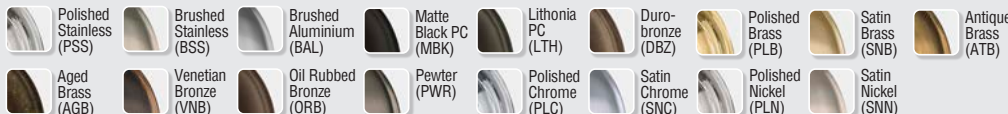

APPLICATION: MEDIUM (100 SERIES)

GRIP: SMOOTH (SMT)

MOUNT: STRAIGHT (S)

MOUNT MATERIAL: STAINLESS STEEL (S6)

PIONEER 625 - Cabinet Pull - 5/8" Solid Round Grip And Sigma Mounts in Stainless Steel

OLD ID	NEW Product ID	Mount Finish	Mount Finish	7" (07)	9" (009)	11" (011)
n/a	PNR625xxxSMTSS6BSSBSS	Brushed Stainless (BSS)	Brushed Stainless (BSS)	$240	$245	$250
n/a	PNR625xxxSMTSS6BSSPSS	Brushed Stainless (BSS)	Polished Stainless (PSS)	$150	$155	$160
n/a	PNR625xxxSMTSS6BSSMBK	Brushed Stainless (BSS)	Matte Black PC (MBK)	$300	$305	$310
n/a	PNR625xxxSMTSS6PSSBSS	Polished Stainless (PSS)	Brushed Stainless (BSS)	$265	$270	$275
n/a	PNR625xxxSMTSS6PSSPSS	Polished Stainless (PSS)	Polished Stainless (PSS)	$175	$180	$185
n/a	PNR625xxxSMTSS6PSSMBK	Polished Stainless (PSS)	Matte Black PC (MBK)	$320	$325	$330
n/a	PNR625xxxSMTSS6MBKBSS	Matte Black PC (MBK)	Brushed Stainless (BSS)	$355	$360	$365
n/a	PNR625xxxSMTSS6MBKPSS	Matte Black PC (MBK)	Polished Stainless (PSS)	$265	$270	$275
n/a	PNR625xxxSMTSS6MBKMBK	Matte Black PC (MBK)	Matte Black PC (MBK)	$410	$415	$420

APPLICATION: LIGHT (625 SERIES)

GRIP: SMOOTH (SMT)

MOUNT: STRAIGHT (S)

MOUNT MATERIAL: STAINLESS STEEL (S6)

METAL FINISHES

View all on pg. 5

COMMON GRIP FEATURES

View all on pg. 5